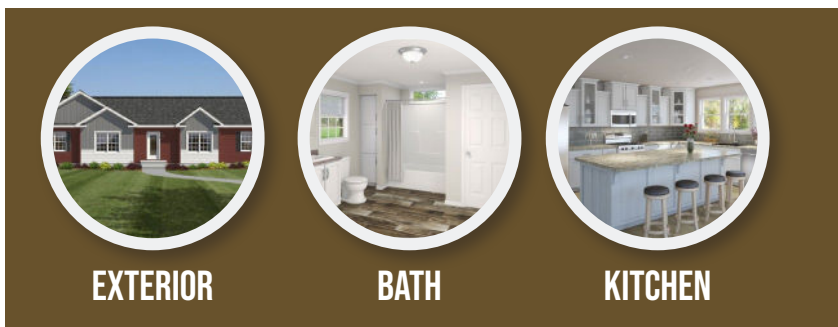

* Available Upgrade

***Showscape - Stylish White**
12" X 24" Tile

Volume 1.0 - Amplify Black
12" X 24" Tile

Shaw - Hoover Matte Penny
12" X 12" Tile (Floor)

Ceramic Shower Tile

Customize Your Dream Home!

Customize your dream home colors to see what your house could look like. The exterior InHouse experience allows you to select a Roof Pitch with a Dormer, Siding Color, Shingle Color, Trim Color, Shake Siding, Vertical Siding to get an idea for what your home could look like with the color scheme you have selected.