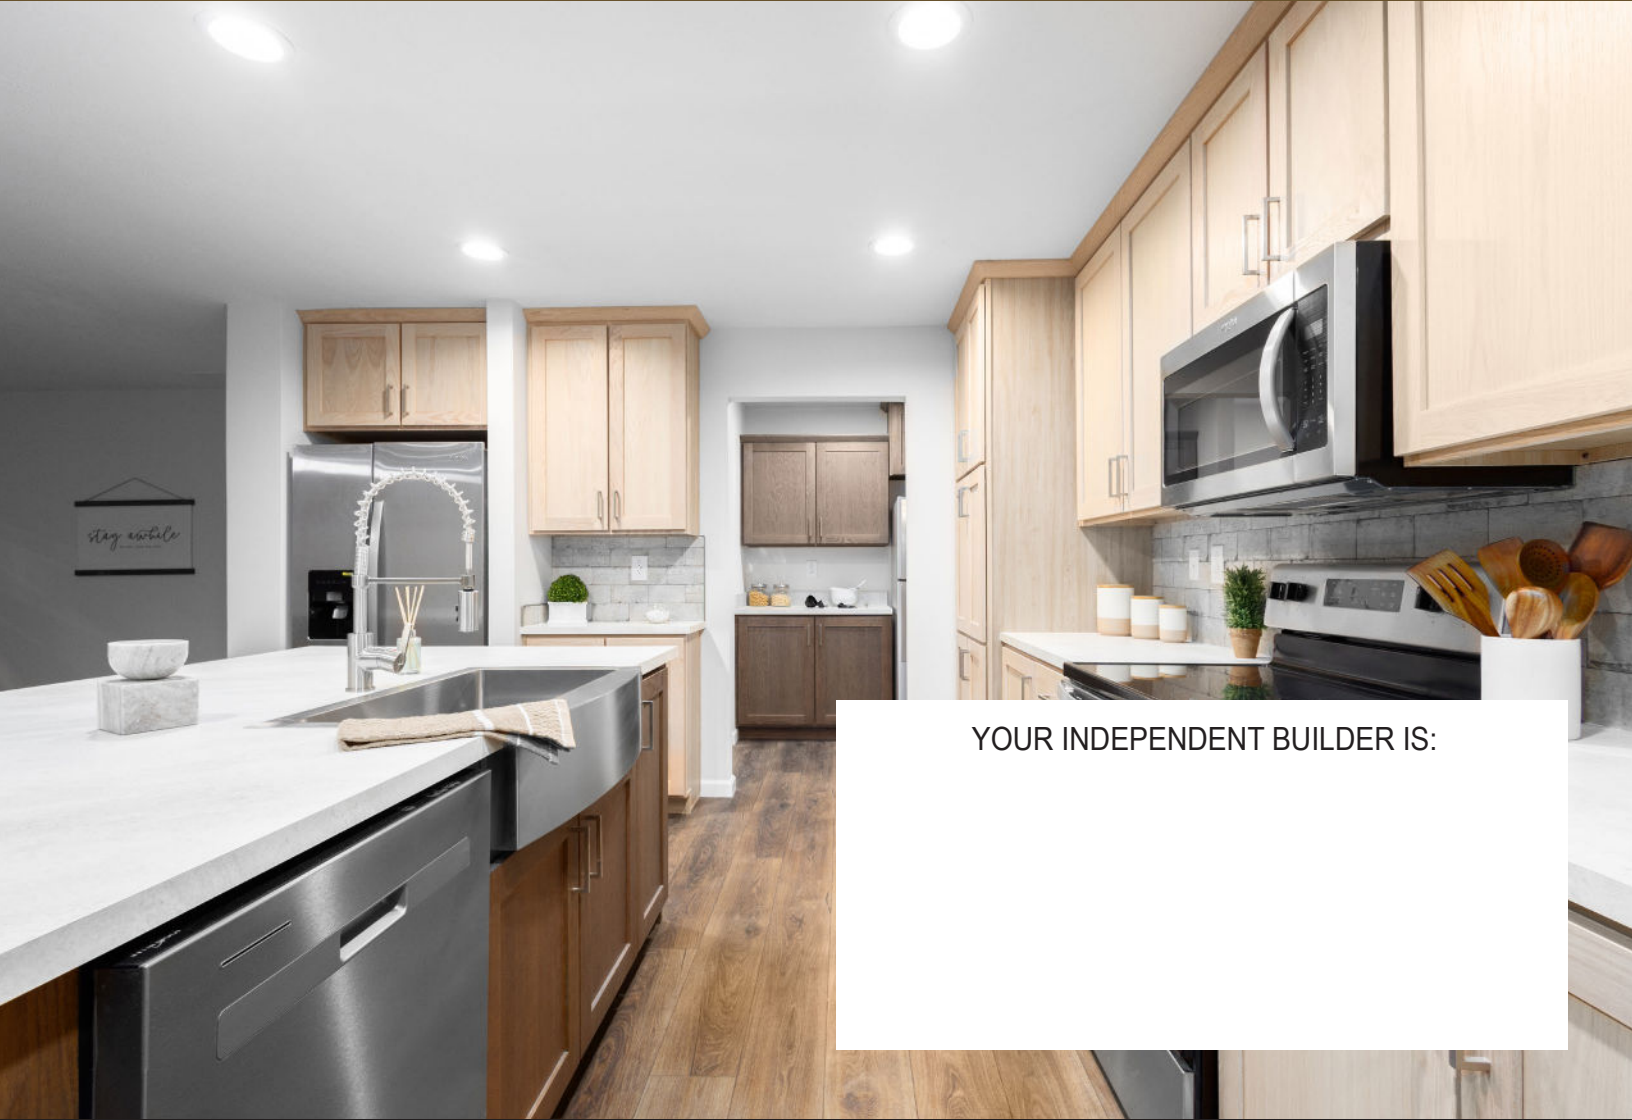

1902 Century Drive | Goshen, IN 46528
(574) 971-3443

YOUR INDEPENDENT BUILDER IS:

Note: Because of varying state requirements and optional equipment, some or all of the utility locations may change per floor plan. (i.e. furnace, stairwell, etc.) Consult your factory representative for exact specifications.

All descriptive representations of the products on this brochure are believed to be correct at the time of publication. However, due to continued product improvement and changes in suppliers design and production, accuracy cannot be guaranteed. Therefore, equipment colors, material specifications, prices and model availability are subject to change without notice. All information and images contained in this brochure are property of Commodore Homes and for the use by active dealers of the company only. ©

Your purchase contract including options is with your retailer who is an independent contractor, not our agent, and is responsible totally for any alterations, exchanges, additions or attachments made in or to your home.

CONNECT WITH US: