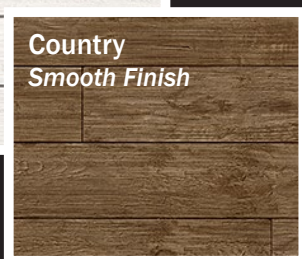

Atlantic White

Sunbleached Oak

Charred Black

Standard White Package

Contemporary Trim Package
5 1/2" & 2 1/2"

Hardwood French Country Optional

Hardwood Natural Optional

Trim Packages

Tuscan Stormy
Monarc

Espresso Steel
Monarc

Monarc Fireplace

Barndoors & Shiplap

White
Smooth Finish

Country
Smooth Finish

Verde

Silk