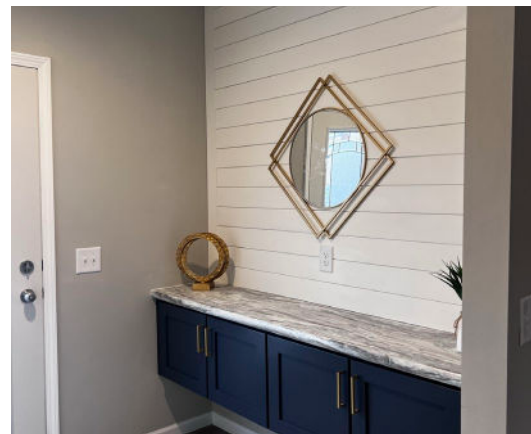

Ship Lap or Tambour Accent Wall