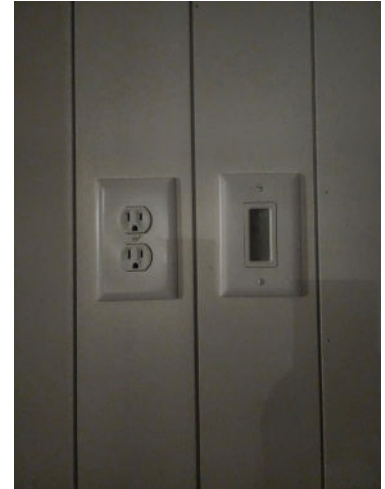

Cable Access Wall Plate
1-high & 1-low

USB Recept

LED Surface Mount Can Light
Where available (Available in Black)

Gatsby Exterior Light

Cabinet Door Over Panel Box

DOORS & TRIM

White 2-Panel Door

*Available in Hollow Core or Solid Core
Also Available in Stained French Country &
Natural Stained*