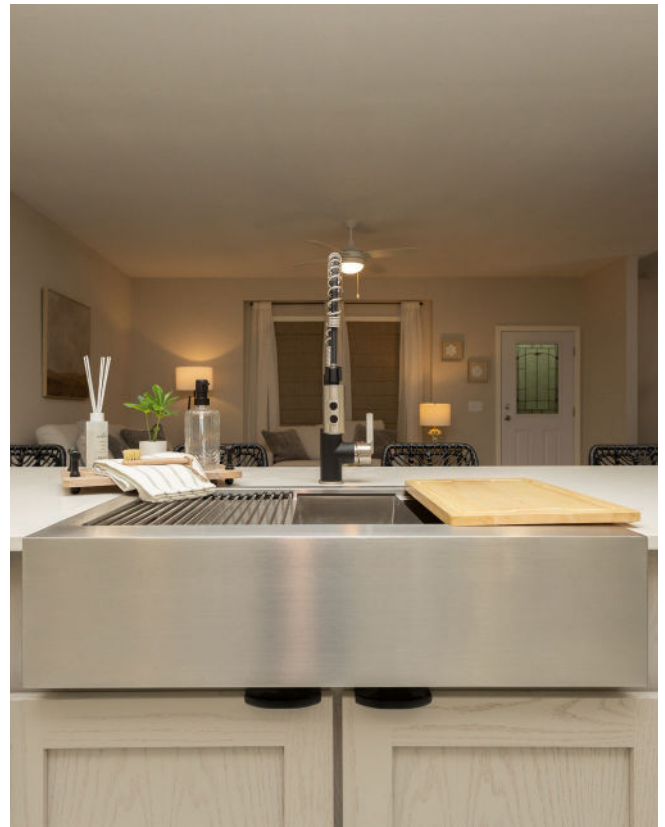

Beverage Center Coffee Bar

K-Cup Drawer

Spice Rack Drawer

Pull out Trash Container
Drawer

Pan Rack Pull-Out

MF-51
Pantry

3/4 Corner Lazy Susan
Where Available

Pull-Out Shelves in Base Cabinets
Pulls Out on Bottom

INTERIOR KITCHEN SINKS

Drop-In Double Bowl Black Stainless Sink
- *Black/Gold Coil Spring Pulldown (Optional)*

33x22x8 Stainless Steel Sink

Apron Front Galley Sink - *Includes: Brushed Nickel & Black Coil Spring Faucet w/Pull Out Sprayer, Mini Bowl, Colander, Sink Cover, Chopping Board, & Strainer*