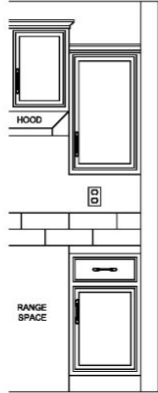

KITCHEN BACKSPLASH

MIDDLETOWN SQUARE & STENCIL
4X12 CERAMIC BACKSPLASH