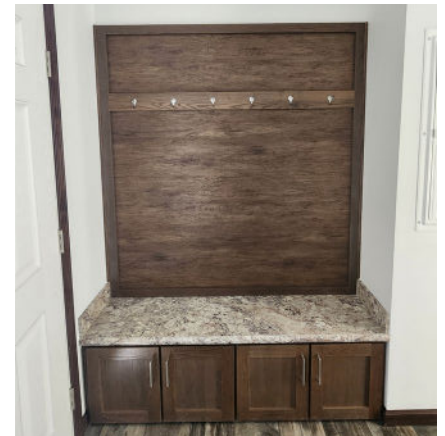

Utility Sink - Where Available and Standard in some models