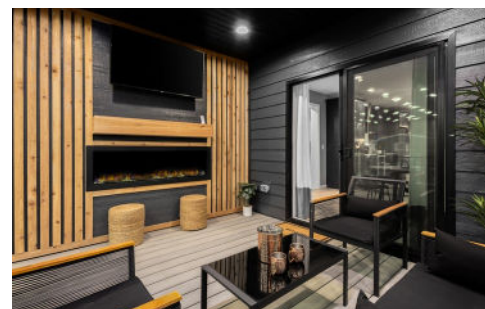

Flip Up Service Window