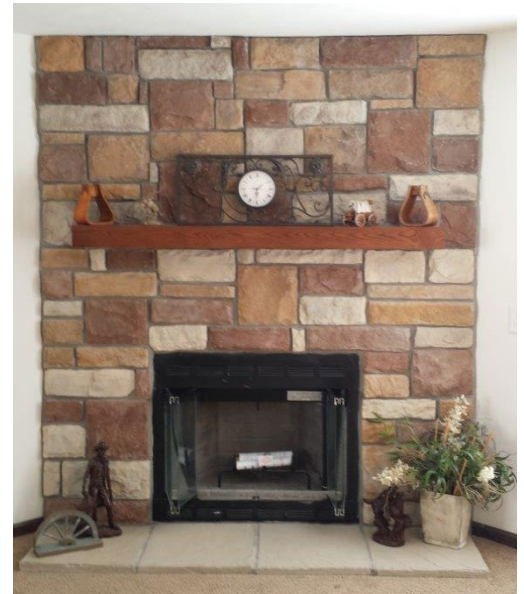

Full Amber Ashler Stone Fireplace
Half Amber Ashler Stone Fireplace Available