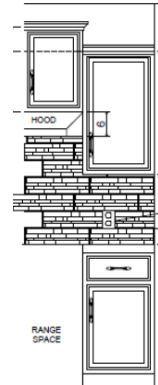

GROUTLESS TILE
FULL 12X18 CERAMIC BACKSPLASH