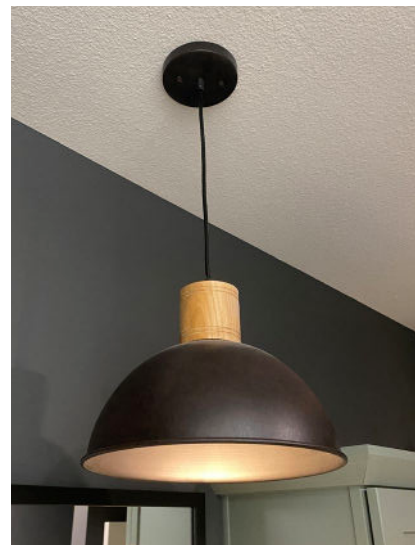

LIGHTING

3-Light Bath Vanity Fixture

Available in *Brushed Nickel/Matte Black* or *Brushed Gold/Matte Black*

Matte Black Dome with Wood Accent

Stem Light

Available in *Brushed Nickel* or *Matte Black*

4-Light Open Cage Light