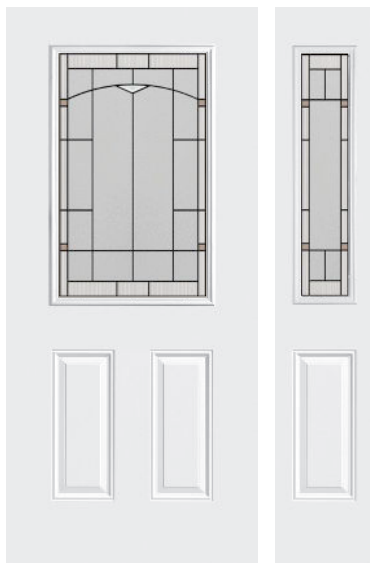

EXTERIOR DOORS

6-Panel Front Door
(standard)

Craftsman Front Door
(Available Also in Stained Wood)

Full View & 2-Panel with 1/2 Glass Door
with Internal Blinds (Blinds White Only)

2-Panel Half Lite Topaz Glass
Side Lite Available

Full Lite Topaz Glass *(Available Also in Stained wood)*
Side Lite Available

Swing Patio Door with Adjustable
Internal Blinds (N/A in Black)

6' Vinyl Sliding Glass Door

10' Vinyl Sliding Glass Door
Where Available