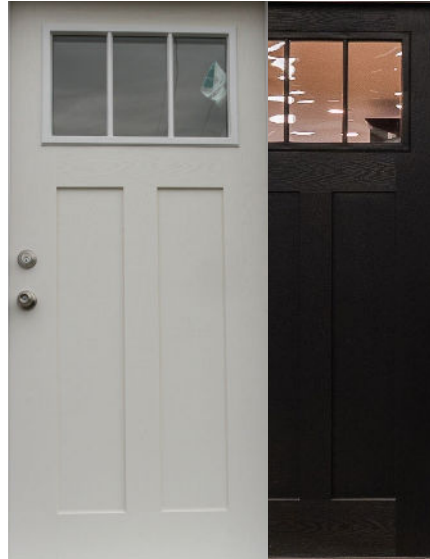

Craftsman Front Door
(Available Also in Stained Wood)