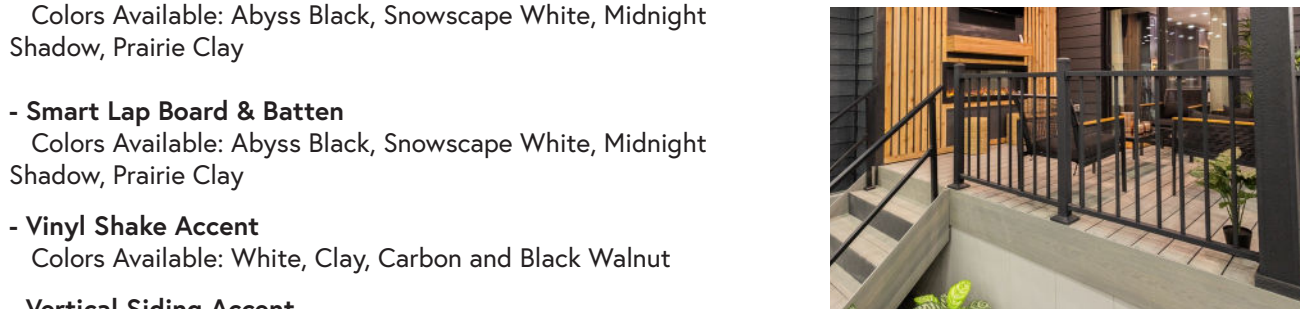

Black Railing

Exterior Fireplace and Composite Decking