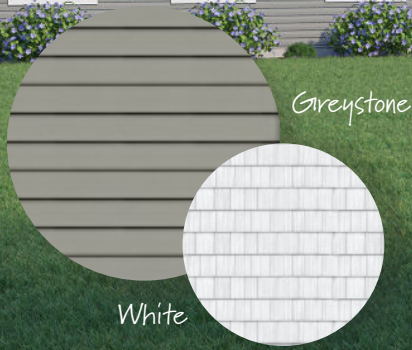

Customize Your Dream Home!

Customize your dream home colors to see what your house could look like. The exterior InHouse experience allows you to select a Roof Pitch with a Dormer, Siding Color, Shingle Color, Trim Color, Shake Siding, Vertical Siding to get an idea for what your home could look like with the color scheme you have selected.

The InHouse experience gives you the opportunity to design your dream Bathroom or Kitchen. Selections range from your countertop colors, cabinet colors, vinyl floor color, appliances, even down to your kitchen sink!