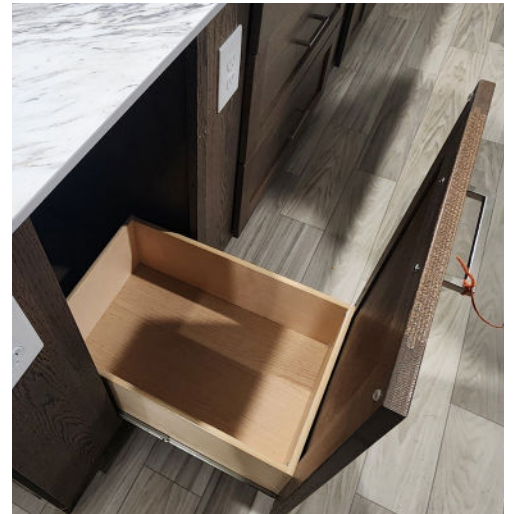

Brushed Gold Brushed Nickel Brushed Black

Cabinet Profiles

42" Overhead (Standard Choice)

Accent on Back of Island
Available in Shiplap or Tambor

City Scope (Standard Choice)

Century Cabinet Crown w/ Soffit (Optional)

Beverage Center Coffee Bar

K-Cup Drawer

Spice Rack Drawer

Pull out Trash Container
Drawer

Pan Rack Pull-Out

MF-51
Pantry

3/4 Corner Lazy Susan
Where Available

Pull-Out Shelves in Base Cabinets
Pulls Out on Bottom