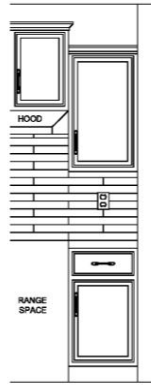

RUSTIQUE WHITE BRICK FULL 2X18
CERAMIC BACKSPLASH