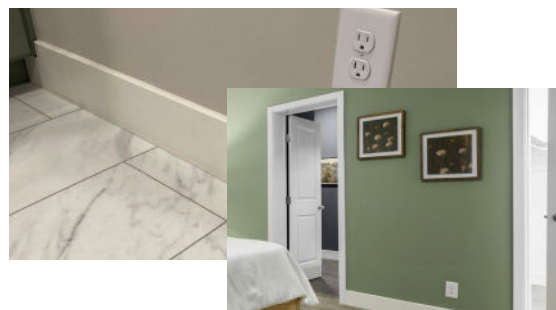

Sliding Barn Door

Available in White or Country

**Contemporary White
Trim Package**

Includes 5 1/4 Baseboard

Lever Passage Set
Black Only

Stained Wood Interior Package **(French Country & Natural)**

- Stained Wood Door & Window Casings, Door & Window Jambs & Baseboard Moulding
- Stained 2-panel Solid Wood Doors
- Stained Wood Door and Window Jambs