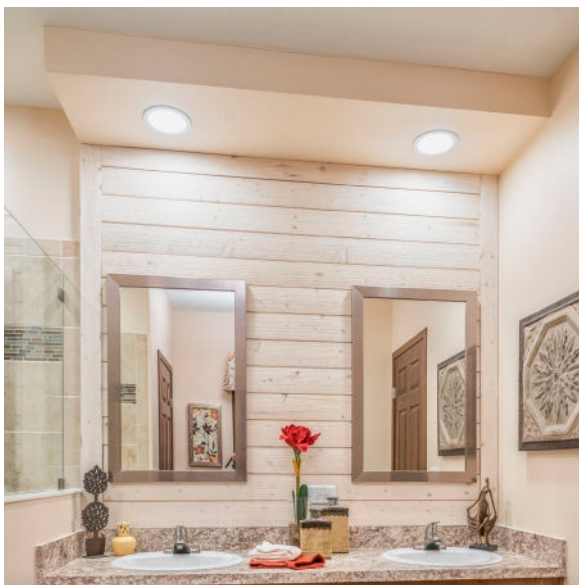

INTERIOR BATHROOMS

To see all Colors available please reference the Decor Brochure

Soffit with Lights and Ship Lap Accent