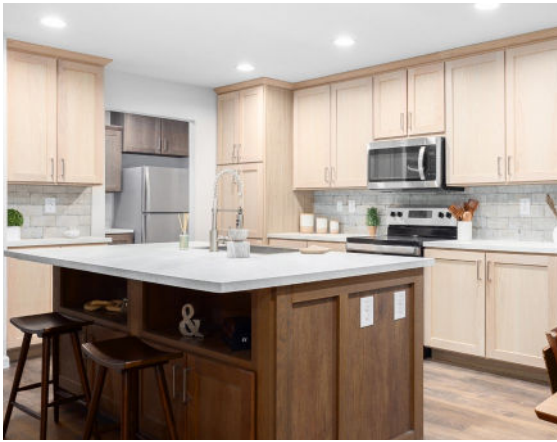

42" Height Overhead Cabinets