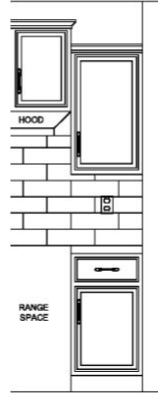

MIDDLETOWN SQUARE & STENCIL
FULL 4X12 CERAMIC BACKSPLASH