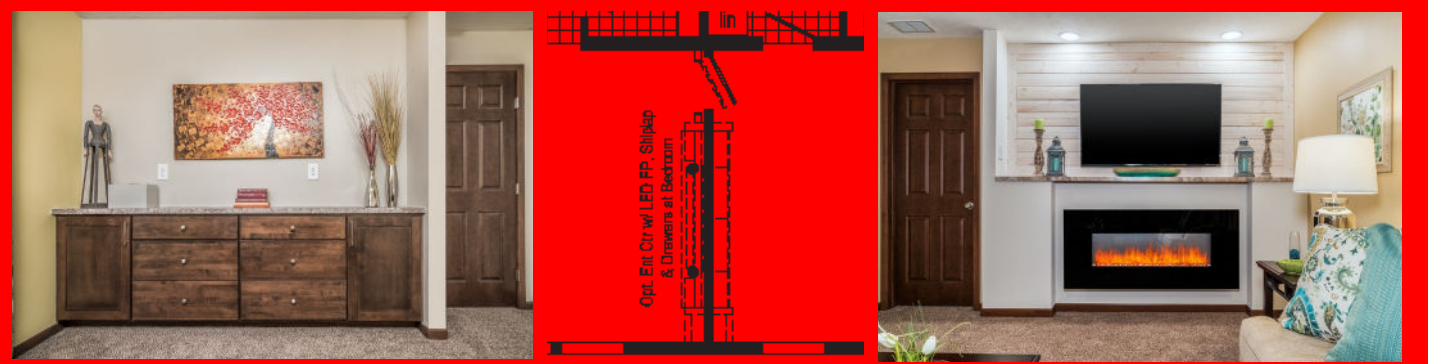

WALLS & ENTERTAINMENT CENTERS

Glo and Sto Wall Includes: Entertainment center, Led fireplace, 6" LED Lights, 2 computer jack recept combos and Drawers/Storage on bedroom side. *Shiplap accent separate option