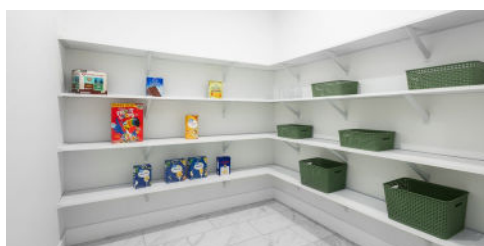

Closet Maid Shelving