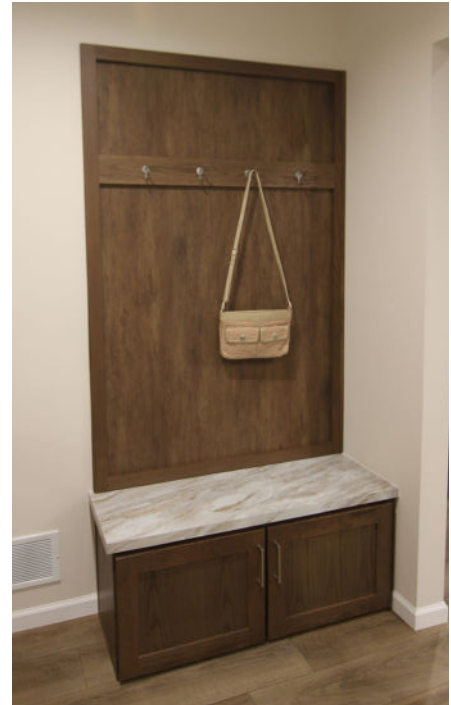

Boot Bench
Where Available: 30", 36", 48",
54" & 60"