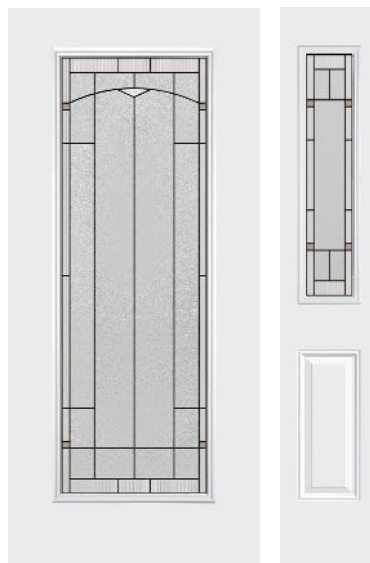

EXTERIOR DOORS

6-Panel Front Door
(standard)

Craftsman Front Door
(Available Also in Stained Wood)

Full View & 2-Panel with 1/2 Glass Door
with Internal Blinds (Blinds White Only)

2-Panel Half Lite Topaz Glass
Side Lite Available

Full Lite Topaz Glass *(Available Also in Stained wood)*
Side Lite Available

Swing Patio Door with Adjustable
Internal Blinds (N/A in Black)

6' Vinyl Sliding Glass Door

10' Vinyl Sliding Glass Door
Where Available