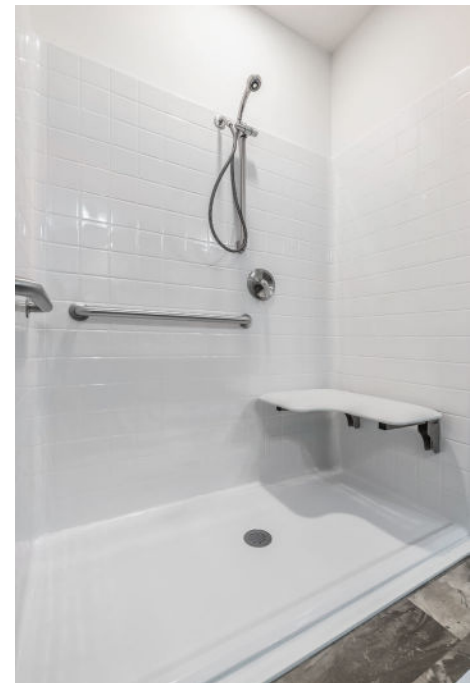

Tranquility Shower *Includes: 4'x8' Ceramic Tile Shower, Ceiling Mount Rainfall Shower Head, Adjustable Hand-held Shower Head and 2 LED Surface Mount Lights*
This Shower Now INCLUDES A ROLLING BARN DOOR

**Curved Shower Curtain Rod
(Included in Drape Package)
Available in Brushed Nickel & Black**

**Ceramic Tile Floor Walk-in Shower
For 4x6, 4x8 & 60"**

**54" Ceramic Shower with or
without Seat Where Available and
Includes Glass Doors. Optional Black
Door**